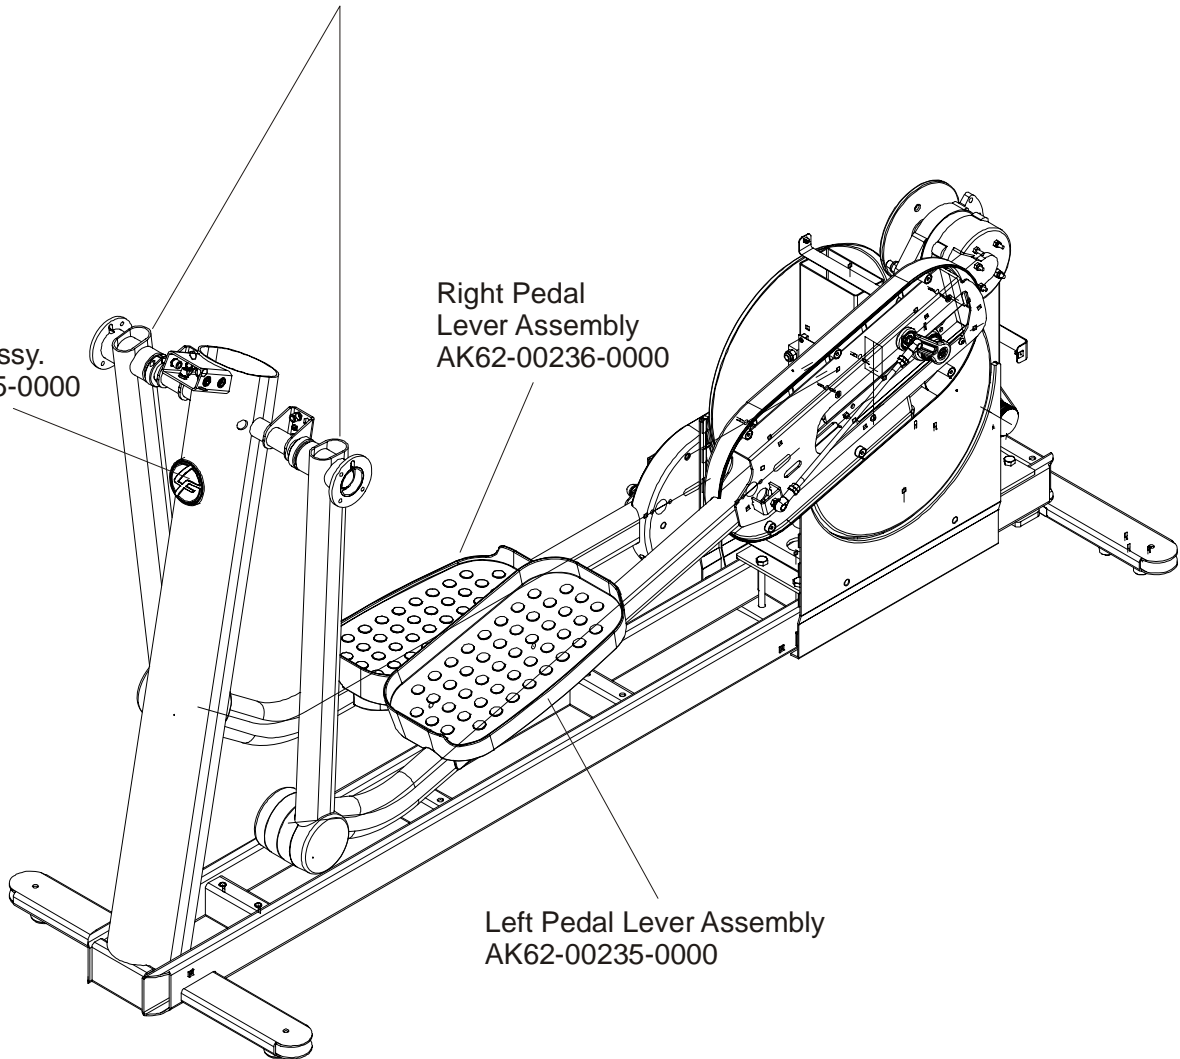

ARCTIC SILVER QUIET DRIVE 95XW

95XW-0XXX-03

Rocker Arms & Pedal Levers

S/N AXF100000 and up

Rocker Arms Kit
GK62-00002-0070
(contains 2 rocker arms,
part no. AK62-00383-0000)

Rocker Arms (2)
AK62-00383-0000
Shaft Collar w/Screws
OK61-01259-0000
Retaining Ring
0017-00100-0178
Metal Thrust Washer
OK62-01307-0000
Oillite Washer
OK62-01305-0000

LF Bug
Medallion Assy.
AK58-00245-0000

Right Pedal
Lever Assembly
AK62-00236-0000

Left Pedal Lever Assembly
AK62-00235-0000